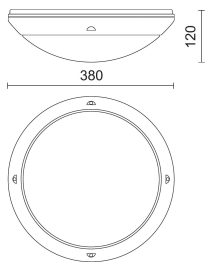

380T 18W 3000K CRI85 Emergency 3h

Design:

IP 65 IK 10

| Product Code | Color |
|--------------|-------|
| 142600 | White |

General specifications

| | |
|----------------------|---|
| Indoor/Outdoor light | Outdoor |
| Description | Outdoor ceiling luminaires ideal for application in residential areas for both indoor and outdoor use. IP65 |
| Applications | Residential areas |

Lighting specifications

i Stated L.O.R. and delivered lumens values are related to standard beam angle versions

| | |
|---------------------------------------|----------------------------|
| Lamp description | LED 2400lm 18W 3000K CRI85 |
| Nominal lumens on thermal regime (lm) | 2400 |
| LOR | 70.9 |
| Delivered lumen (lm) | 1702 |
| System wattage (W) | 23,4 |
| Watt source (W) | 18 |
| Color temperature (K) | 3000 |
| CRI | CRI 85 |
| Lamp type | COB LED |
| Average lamp life (h) | L80B10 50.000 |
| Photobiological risk group | RG1 |
| Diffuser | Polycarbonate |

Weight and dimension

| | |
|---------------|-----|
| Height (mm) | 120 |
| Diameter (mm) | 380 |
| Weight (Kg) | 2.7 |

Power tolerance $\pm 5\%$ - Luminous flux tolerance $\pm 5\%$ - Measurement uncertainty $\pm 10\%$ - Ta: 25°C